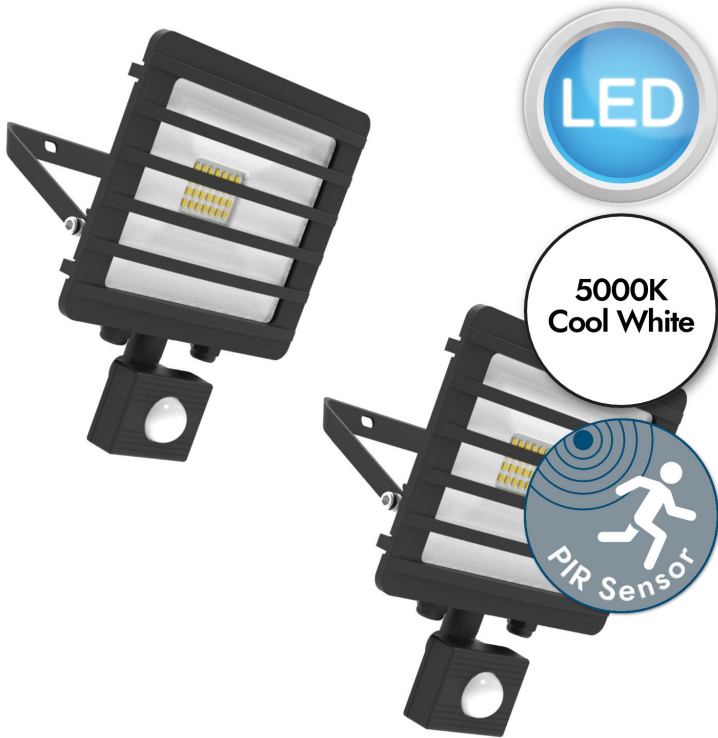

Set of 2 Tec20 PIR Louvre - LED Black Clear Glass IP65 Outdoor Sensor Floodlights**REFERENCE**

- SKU: FCL-27730
- Supplier SKU:
- Barcode:

CATEGORY

- Brand: First Choice Lighting
- Family: Tec20 PIR Louvre
- Category: Outdoor Lighting / Wall / Flood - Sensor

APPEARANCE

- Base: Black Paint
- Shade: Clear Glass

DIMENSION

- Height: 55mm
- Width: 156mm
- Depth: 192mm
- Weight: 1.13kg

LIGHT SOURCE

- Lamp included: Yes
- Lamp detail: 2 x 20W LED (included)
- Non-dimmable
- Kelvin: 5000K (Cool White)
- Lumens: 1100Lm
- Colour render index: 80CRI
- Switch: No

SPECIFICATION

- Ingress protection: IP65
- Sensor: PIR Motion Sensor
- Class: Class I - Single Insulated, Earthed
- Voltage: 230V

CONTACT