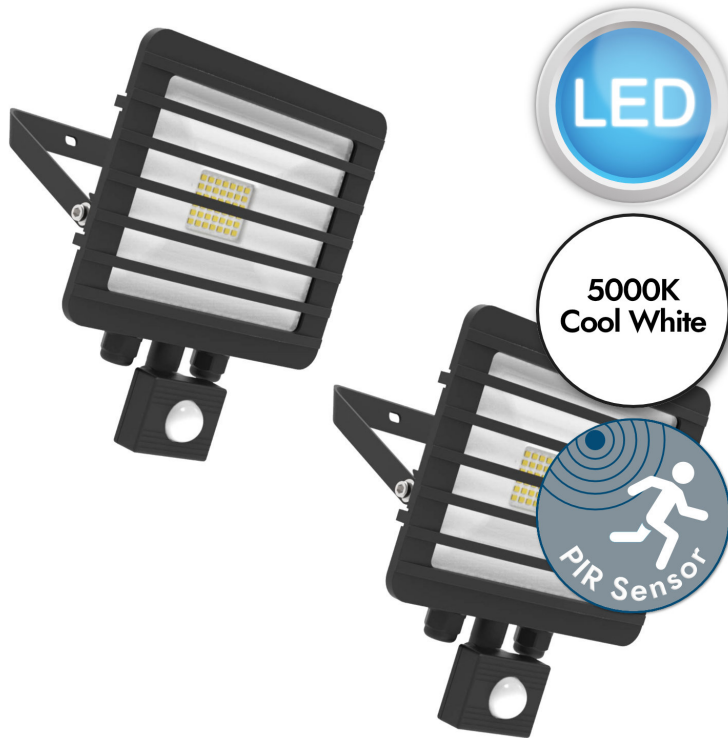

## Set of 2 Tec30 PIR Louvre - 30W LED Black Clear Glass IP65 Outdoor Sensor Floodlights

**REFERENCE**

- SKU: FCL-27731
- Supplier SKU:
- Barcode:

**CATEGORY**

- Brand: First Choice Lighting
- Family: Tec30 PIR Louvre
- Category: Outdoor Lighting / Wall / Flood - Sensor

**APPEARANCE**

- Base: Black Paint
- Shade: Clear Glass

**DIMENSION**

- Height: 55mm
- Width: 185mm
- Depth: 207mm
- Weight: 1.42kg

**LIGHT SOURCE**

- Lamp included: Yes
- Lamp detail: 2 x 30W LED (included)
- Non-dimmable
- Kelvin: 5000K (Cool White)
- Lumens: 1800Lm
- Colour render index: 80CRI
- Switch: No

**SPECIFICATION**

- Ingress protection: IP65
- Sensor: PIR Motion Sensor
- Class: Class I - Single Insulated, Earthed
- Voltage: 230V

**CONTACT**