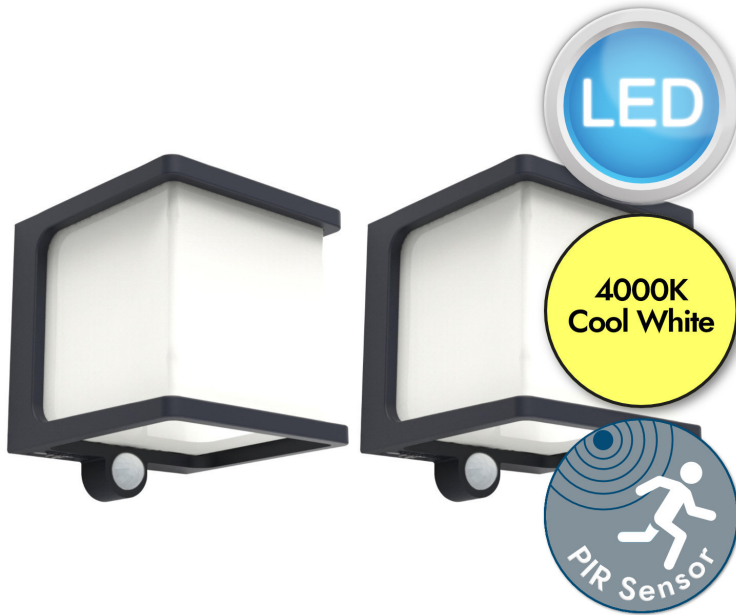

Set of 2 Doblo - 8W LED Dark Grey Opal IP54 Solar Outdoor Sensor Wall Lights

**REFERENCE**

- SKU: FCL-27740
- Supplier SKU:
- Barcode:

CATEGORY

- Brand: First Choice Lighting
- Family: Doblo
- Category: Outdoor Lighting / Wall / Sensor

APPEARANCE

- Base: Dark Grey Paint
- Shade: Opal PC

DIMENSION

- Height: 129mm
- Width: 110mm
- Depth: 110mm
- Weight: .83kg

LIGHT SOURCE

- Lamp included: Yes
- Lamp detail: 2 x 8W LED (included)
- Non-dimmable
- Kelvin: 4000K (Cool White)
- Lumens: 500Lm
- Colour render index: 80CRI
- Switch: No