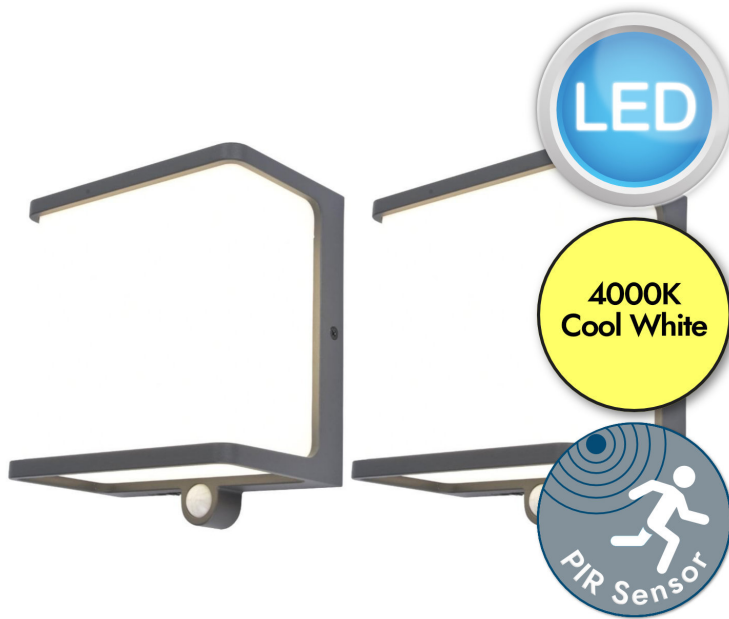

Set of 2 Doblo - 12W LED Dark Grey Opal IP44 Solar Outdoor Sensor Wall Lights

**REFERENCE**

- SKU: FCL-27743
- Supplier SKU:
- Barcode:

CATEGORY

- Brand: First Choice Lighting
- Family: Doblo
- Category: Outdoor Lighting / Wall / Sensor

APPEARANCE

- Base: Dark Grey Paint
- Shade: Opal PC

DIMENSION

- Height: 170mm
- Width: 150mm
- Depth: 90mm
- Weight: 1.12kg

LIGHT SOURCE

- Lamp included: Yes
- Lamp detail: 2 x 12W LED (included)
- Non-dimmable
- Kelvin: 4000K (Cool White)
- Lumens: 1000Lm
- Colour render index: 80CRI
- Switch: No

SPECIFICATION

- Ingress protection: IP44
- Sensor: PIR Motion Sensor
- Class: Class III - Safe Extra Low Voltage Power Source
- Voltage: 3.7V (solar)

CONTACT