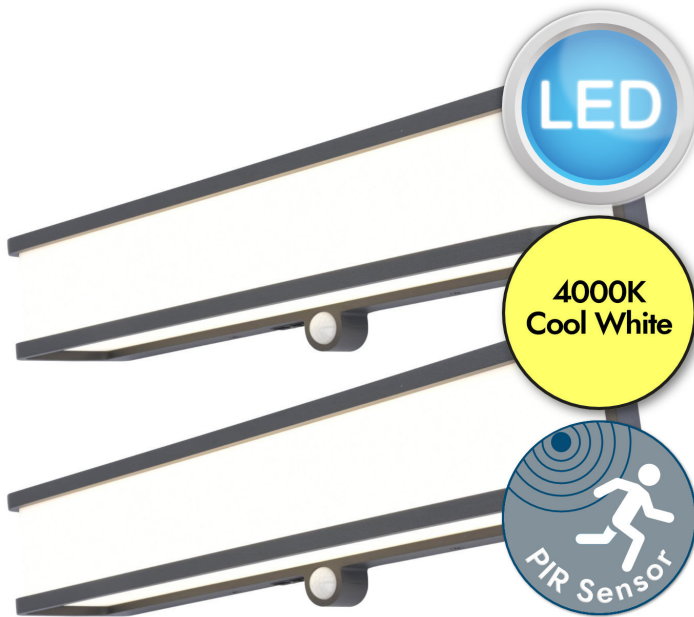

Set of 2 Doblo - 16.5W LED Dark Grey Opal IP54 Solar Outdoor Sensor Wall Lights**REFERENCE**

- SKU: FCL-27747
- Supplier SKU:
- Barcode:

CATEGORY

- Brand: First Choice Lighting
- Family: Doblo
- Category: Outdoor Lighting / Wall / Sensor

APPEARANCE

- Base: Dark Grey Paint
- Shade: Opal PC

DIMENSION

- Height: 90mm
- Width: 350mm
- Depth: 91mm
- Weight: 1.35kg

LIGHT SOURCE

- Lamp included: Yes
- Lamp detail: 2 x 16.5W LED (included)
- Non-dimmable
- Kelvin: 4000K (Cool White)
- Lumens: 1800Lm
- Colour render index: 80CRI
- Switch: No

SPECIFICATION

- Ingress protection: IP54
- Sensor: PIR Motion Sensor
- Class: Class III - Safe Extra Low Voltage Power Source
- Voltage: 7.4V (solar)

CONTACT