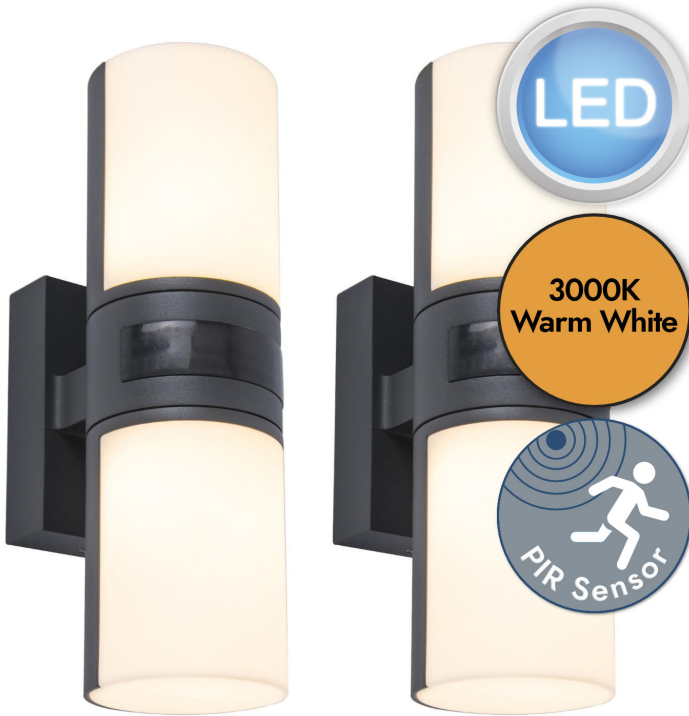

Set of 2 Cyra - LED Dark Grey Opal 2 Light IP54 Outdoor Sensor Wall Lights

**REFERENCE**

- SKU: FCL-27758
- Supplier SKU:
- Barcode:

CATEGORY

- Brand: First Choice Lighting
- Family: Cyra
- Category: Outdoor Lighting / Wall / Sensor

APPEARANCE

- Base: Dark Grey Paint
- Shade: Opal PC

DIMENSION

- Height: 245mm
- Width: 78mm
- Depth: 120mm
- Weight: 1.56kg

LIGHT SOURCE

- Lamp included: Yes
- Lamp detail: 4 x 15W LED (included)
- Non-dimmable
- Kelvin: 3000K (Warm White)
- Lumens: 1000Lm
- Colour render index: 80CRI
- Switch: No

SPECIFICATION

- Ingress protection: IP54
- Sensor: PIR Motion Sensor
- Class: Class I - Single Insulated, Earthed
- Voltage: 230V

CONTACT