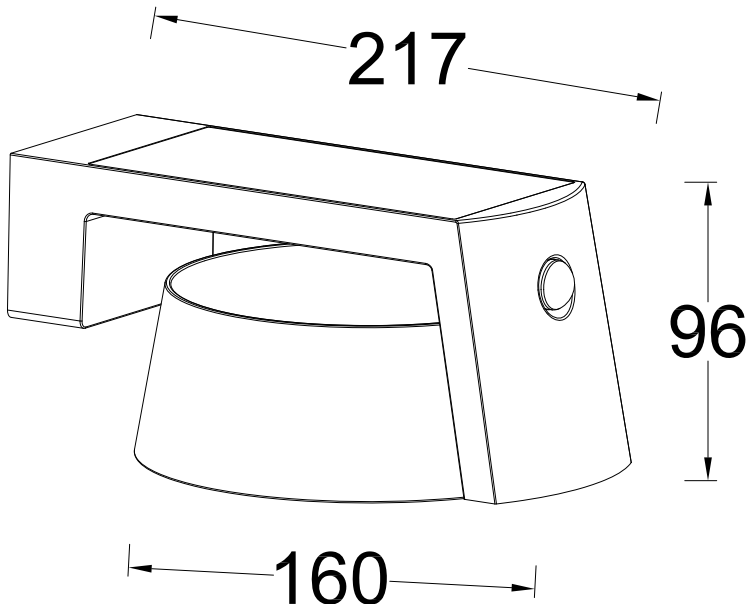

SPECIFICATION

- Ingress protection: IP44
- Sensor: Dusk til Dawn Photocell & PIR Motion Sensor
- Class: Class III - Safe Extra Low Voltage Power Source
- Voltage: 3.7V (solar)