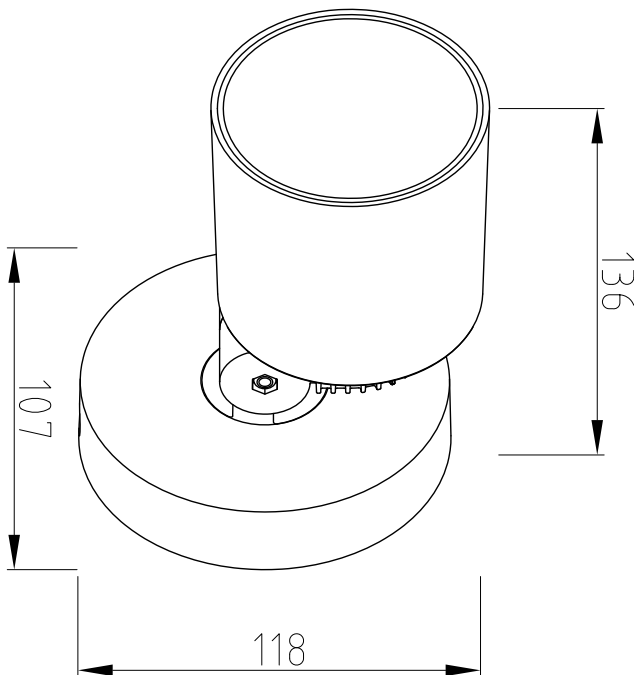

APPEARANCE

- Base: Dark Grey Paint
- Shade: Clear PC

DIMENSION

- Height: 118mm
- Width: 107mm
- Depth: 136mm
- Weight: .8kg

LIGHT SOURCE

- Lamp included: Yes
- Lamp detail: 2 x 5.3W LED (included)
- Non-dimmable
- Kelvin: 3000K (Warm White)
- Lumens: 380Lm
- Colour render index: 80CRI
- Switch: No

SPECIFICATION

- Ingress protection: IP54
- Class: Class I - Single Insulated, Earthed
- Voltage: 230V

**CONTACT**