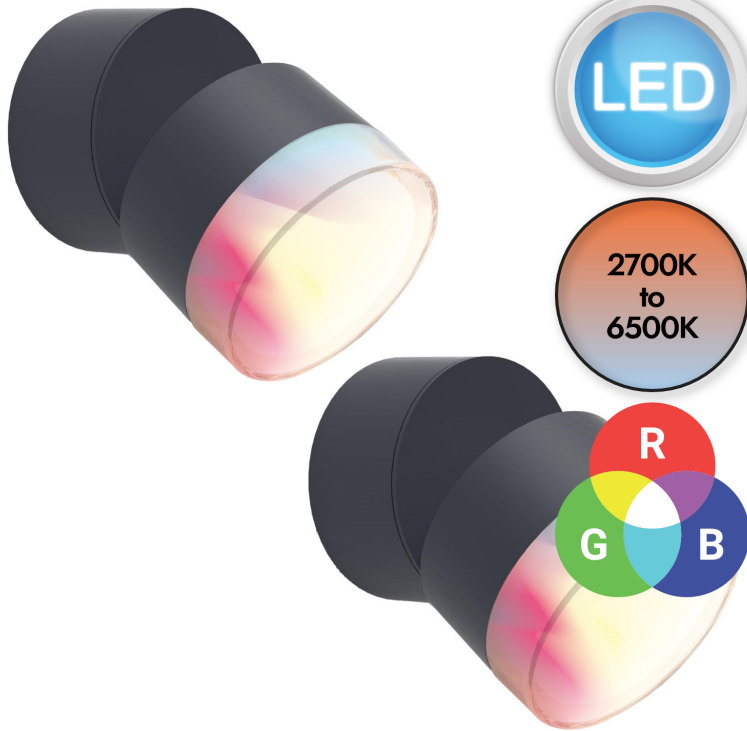

**Set of 2 Dropsi - LED Dark Grey Opal IP44 Outdoor Wall Spotlights****REFERENCE**

- SKU: FCL-27790
- Supplier SKU:
- Barcode:

**CATEGORY**

- Brand: First Choice Lighting
- Family: Dropsi
- Category: Outdoor Lighting / Wall / Spot

**APPEARANCE**

- Base: Dark Grey Paint
- Shade: Opal PC

**DIMENSION**

- Height: 94mm
- Width: 94mm
- Depth: 115mm
- Weight: .88kg

**LIGHT SOURCE**

- Lamp included: Yes
- Lamp detail: 2 x 8.6W LED (included)
- Dimmable
- Kelvin: 2700 - 6500K/RGB (Tunable)
- Lumens: 690Lm
- Colour render index: 80CRI
- Switch: No