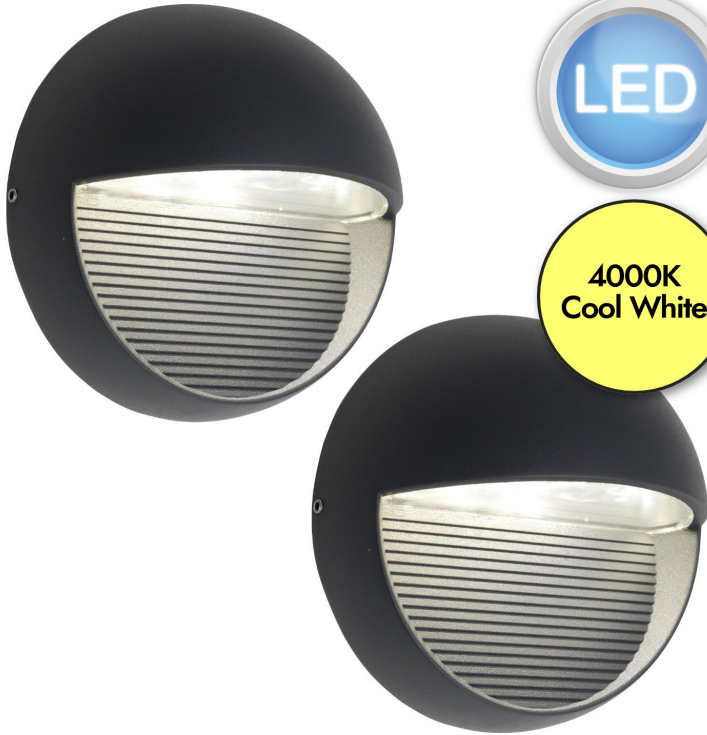

---

**Set of 2 Radius - LED Dark Grey Clear IP54 Outdoor Wall Washer Lights**

---

**REFERENCE**

- SKU: FCL-27817
- Supplier SKU:
- Barcode:

**CATEGORY**

- Brand: First Choice Lighting
- Family: Radius
- Category: Outdoor Lighting / Wall / Washer

**APPEARANCE**

- Base: Dark Grey Paint
- Shade: Clear PC

**DIMENSION**

- Height: 165mm
- Width: 165mm
- Depth: 90mm
- Weight: 1.37kg

**LIGHT SOURCE**

- Lamp included: Yes
- Lamp detail: 2 x 9W LED (included)
- Non-dimmable
- Kelvin: 4000K (Cool White)
- Lumens: 140Lm
- Colour render index: 80CRI
- Switch: No

**SPECIFICATION**

- Ingress protection: IP54
- Class: Class I - Single Insulated, Earthed
- Voltage: 230V

**CONTACT**