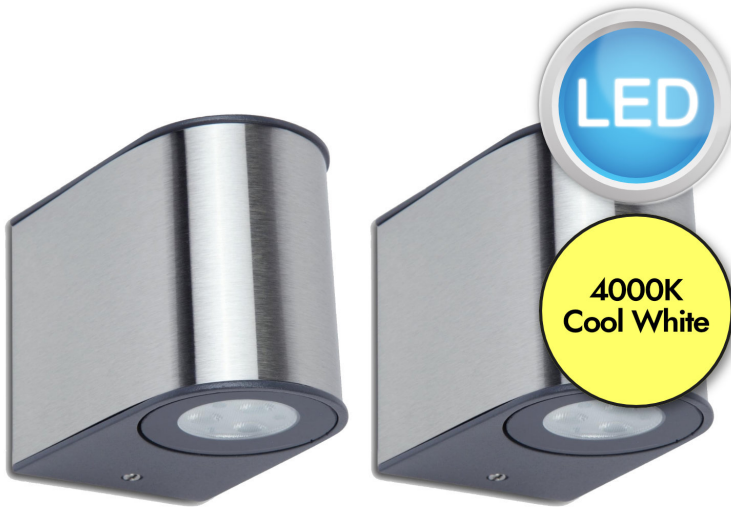

Set of 2 Gemini - 9W LED Stainless Steel Clear Glass IP54 Outdoor Wall Washer Lights

**REFERENCE**

- SKU: FCL-27819
- Supplier SKU:
- Barcode:

CATEGORY

- Brand: First Choice Lighting
- Family: Gemini
- Category: Outdoor Lighting / Wall / Washer

APPEARANCE

- Base: Polished Stainless Steel
- Shade: Clear Glass

DIMENSION

- Height: 80mm
- Width: 68mm
- Depth: 97mm
- Weight: .66kg

LIGHT SOURCE

- Lamp included: Yes
- Lamp detail: 2 x 9W LED (included)
- Non-dimmable
- Kelvin: 4000K (Cool White)
- Lumens: 500Lm
- Colour render index: 80CRI
- Switch: No

SPECIFICATION

- Ingress protection: IP54
- Class: Class I - Single Insulated, Earthed
- Voltage: 230V

CONTACT