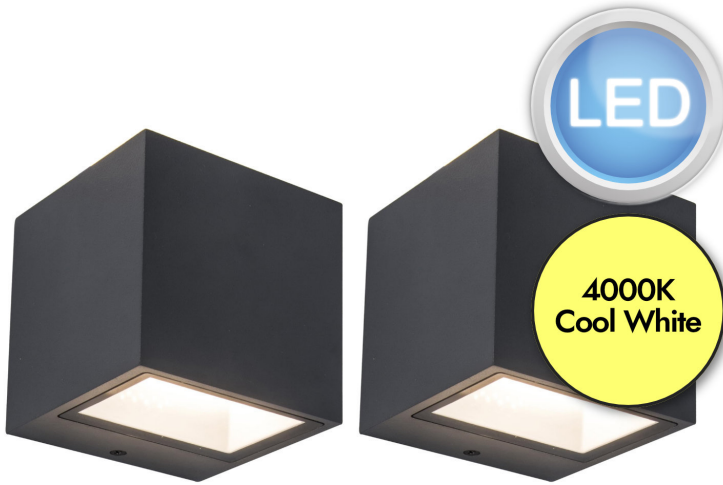

Set of 2 Gemini - LED Dark Grey Clear Glass 2 Light IP54 Outdoor Wall Washer Lights

**REFERENCE**

- SKU: FCL-27820
- Supplier SKU:
- Barcode:

CATEGORY

- Brand: First Choice Lighting
- Family: Gemini
- Category: Outdoor Lighting / Wall / Washer

APPEARANCE

- Base: Dark Grey Paint
- Shade: Clear Glass

DIMENSION

- Height: 88mm
- Width: 85mm
- Depth: 86mm
- Weight: .85kg

LIGHT SOURCE

- Lamp included: Yes
- Lamp detail: 4 x 9W LED (included)
- Non-dimmable
- Kelvin: 4000K (Cool White)
- Lumens: 850Lm
- Colour render index: 80CRI
- Switch: No