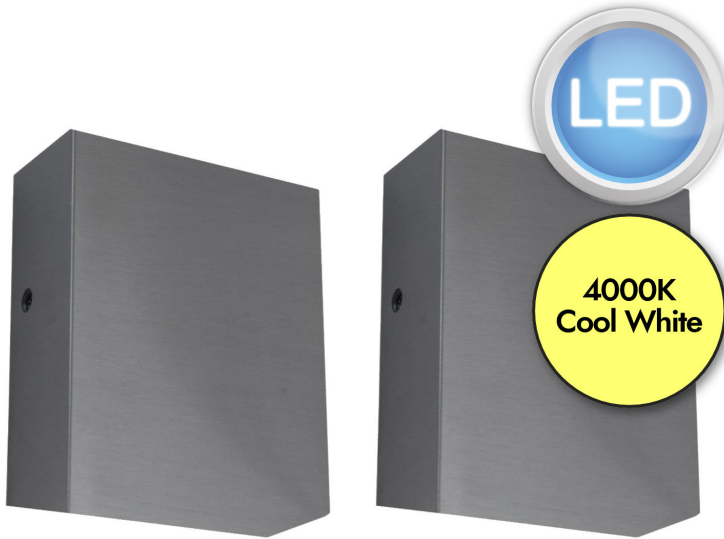

Set of 2 Gemini XF - LED Stainless Steel Clear Glass IP54 Outdoor Wall Washer Lights

**REFERENCE**

- SKU: FCL-27822
- Supplier SKU:
- Barcode:

CATEGORY

- Brand: First Choice Lighting
- Family: Gemini XF
- Category: Outdoor Lighting / Wall / Washer

APPEARANCE

- Base: Polished Stainless Steel
- Shade: Clear Glass

DIMENSION

- Height: 110mm
- Width: 110mm
- Depth: 38mm
- Weight: .71kg

LIGHT SOURCE

- Lamp included: Yes
- Lamp detail: 2 x 9.2W LED (included)
- Non-dimmable
- Kelvin: 4000K (Cool White)
- Lumens: 800Lm
- Colour render index: 80CRI
- Switch: No

SPECIFICATION

- Ingress protection: IP54
- Class: Class I - Single Insulated, Earthed
- Voltage: 230V

CONTACT