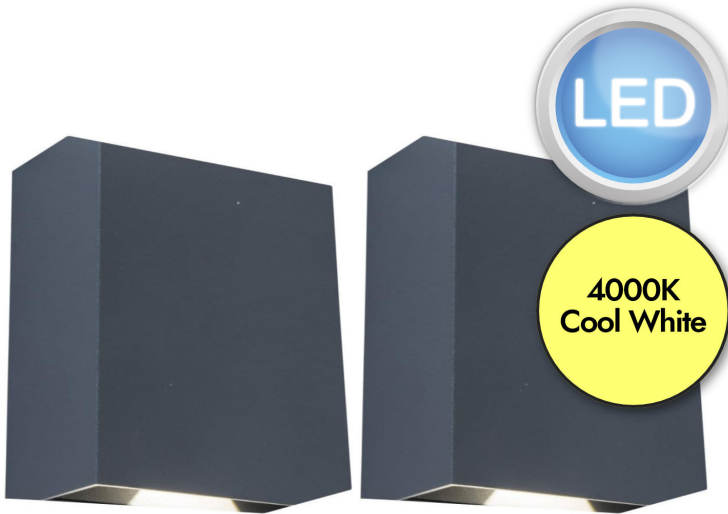

---

**Set of 2 Gemini Beams - 10W LED Dark Grey Clear Glass 2 Light IP54 Outdoor Wall Washer Lights**

---

**REFERENCE**

- SKU: FCL-27823
- Supplier SKU:
- Barcode:

**CATEGORY**

- Brand: First Choice Lighting
- Family: Gemini Beams
- Category: Outdoor Lighting / Wall / Washer

**APPEARANCE**

- Base: Dark Grey Paint
- Shade: Clear Glass

**DIMENSION**

- Height: 110mm
- Width: 110mm
- Depth: 54mm
- Weight: .82kg

**LIGHT SOURCE**

- Lamp included: Yes
- Lamp detail: 4 x 10W LED (included)
- Non-dimmable
- Kelvin: 4000K (Cool White)
- Lumens: 400Lm
- Colour render index: 80CRI
- Switch: No