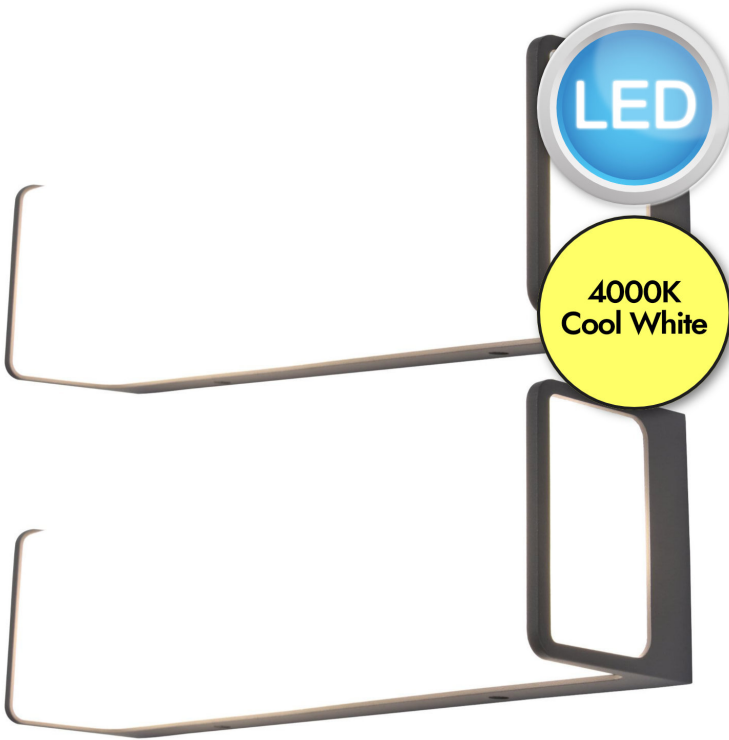

---

**Set of 2 Doblo - 34W LED Dark Grey Opal IP54 Outdoor Wall Washer Lights**

---

**REFERENCE**

- SKU: FCL-27830
- Supplier SKU:
- Barcode:

**CATEGORY**

- Brand: First Choice Lighting
- Family: Doblo
- Category: Outdoor Lighting / Wall / Washer

**APPEARANCE**

- Base: Dark Grey Paint
- Shade: Opal PC

**DIMENSION**

- Height: 100mm
- Width: 350mm
- Depth: 80mm
- Weight: 1.64kg

**LIGHT SOURCE**

- Lamp included: Yes
- Lamp detail: 2 x 34W LED (included)
- Non-dimmable
- Kelvin: 4000K (Cool White)
- Lumens: 2200Lm
- Colour render index: 80CRI
- Energy class: F
- Switch: No

**SPECIFICATION**

- Ingress protection: IP54
- Class: Class I - Single Insulated, Earthed
- Voltage: 230V

---

**CONTACT**