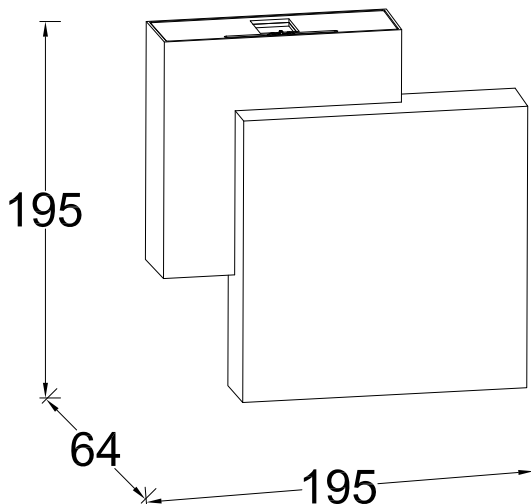

SPECIFICATION

- Ingress protection: IP44
- Class: Class I - Single Insulated, Earthed
- Voltage: 240V