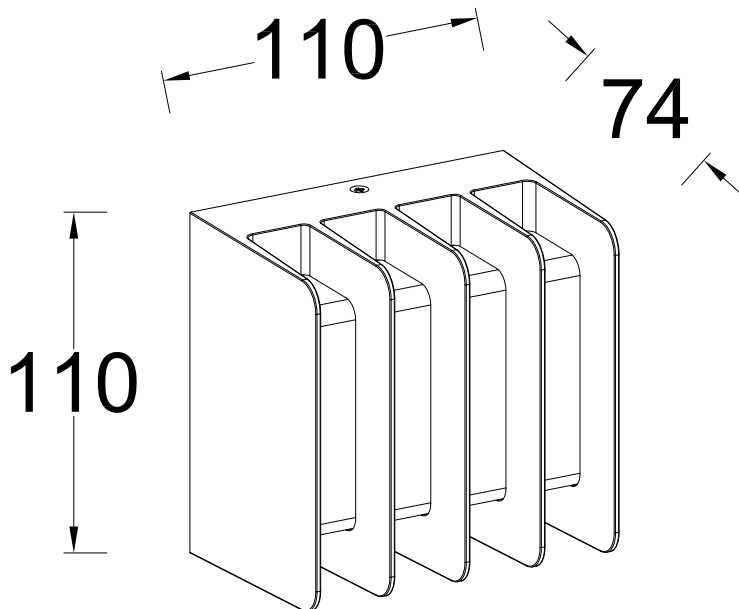

SPECIFICATION

- Ingress protection: IP54
- Class: Class I - Single Insulated, Earthed
- Voltage: 240V