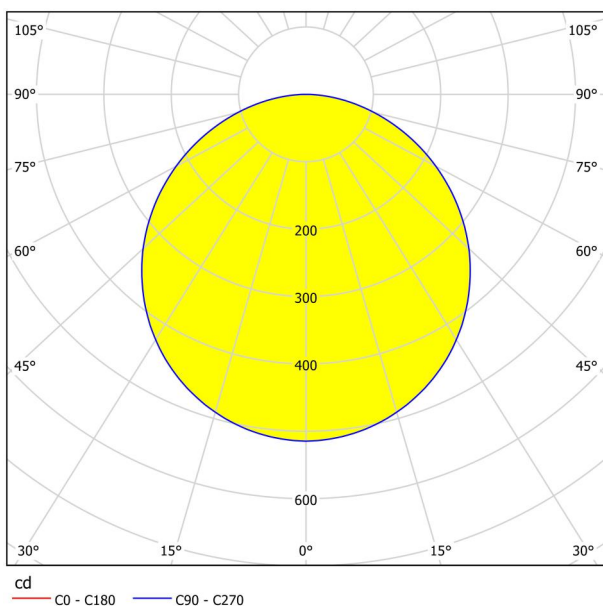

Technical Information

Protection Degree	IP20
Protection Class	2
Mains Voltage	220-240V,50/60Hz
Dimmable	No
max. Wattage (1)	14W

Illuminant 1

Socket Type (1)	LED
Illuminant Type (1)	LED
Illuminant incl. (1)	Inclusive
Kelvin Complete	4000K
Light colour Complete	WHITE
Nominal Lifetime (in h)	25000
Switching Cycles	15000
Energy efficiency class (EEI)	E
Dimmable	No
Info changeability□light source/driver	LED + driver can be exchanged by a specialist
Rated Lamp Power (0,1W precision)	16
Colour Tolerance (LED, SDCM)	<6

Technical changes reserved