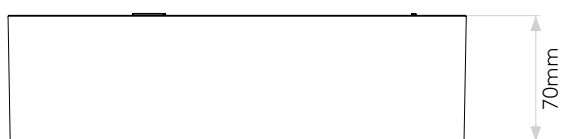

Please note that some dimensions may vary slightly due to manufacturing tolerances, this includes cable entry and fixing holes

Veuillez noter que certaines dimensions peuvent varier légèrement en raison des tolérances de fabrication, y compris l'entrée de câble et les trous de fixation.

Bitte beachten Sie, dass die Maße Fertigungstoleranzen unterliegen und daher in geringem Umfang von der angegebenen Größe abweichen können. Dies gilt auch für Kabeleingänge und Befestigungslöcher.

Si prega notare che possono esserci piccole variazioni in alcune dimensioni dovute alle tolleranze di produzione, queste includono l'ingresso del cavo e i fori di fissaggio.