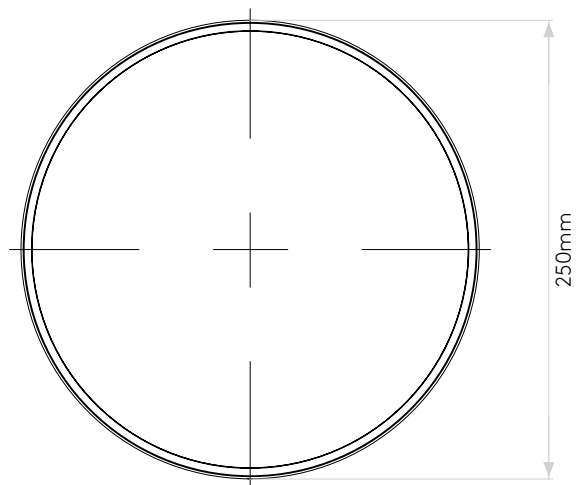

Please note that some dimensions may vary slightly due to manufacturing tolerances, this includes cable entry and fixing holes

Veuillez noter que certaines dimensions peuvent varier légèrement en raison des tolérances de fabrication, y compris l'entrée de câble et les trous de fixation.

Bitte beachten Sie, dass die Maße Fertigungstoleranzen unterliegen und daher in geringem Umfang von der angegebenen Größe abweichen können. Dies gilt auch für Kabeleingänge und Befestigungslöcher.

Si prega notare che possono esserci piccole variazioni in alcune dimensioni dovute alle tolleranze di produzione, queste includono l'ingresso del cavo e i fori di fissaggio.