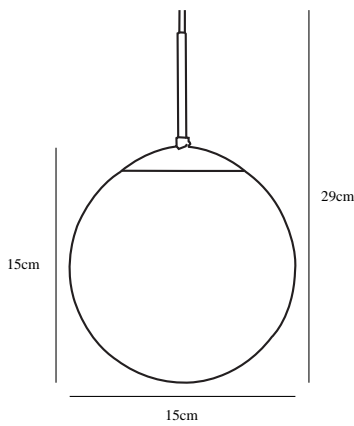

CAFE 15 | PENDANT | OPAL WHITE

39553001

nordlux®

Voltage (V): 230 Volt
IP degree: IP20
Maximum bulb wattage (W): 15W
Class (Class 1, Class 2, Class 3):
Class 2 (Double isolated)
Bulb base: E27
Dimmerable: Yes with compatible
bulb

Primary material: Glass
Secondary material: Metal
Color of the Glass: Opal white
Color of the cable: Clear
Length of the cable (cm): 180
Surface material of the cable:
Plastic
Is the cable replaceable: False

Color: Opal white
Height (cm): 29
Shade Diameter (cm): 15
Shade Height (cm): 15
EAN: 5701581101012
TUN: 5927002
Item Number: 39553001

Pcs Per Master Carton: 3
Sales Box Height (cm): 20.5
Sales Box Width(cm): 20.5
Sales Box Depth (cm): 21.5
Sales Box Volume m³ : 0.009
Product net weight (kg): 0.442

- Glamorous modern style • Provides a soft, diffused light
- Brushed steel top and tube • Matte white opal mouth blown glass

Simple and beautiful pendant light in glass from Nordlux. Elegant lighting for hanging above your kitchen table or in the hallway.