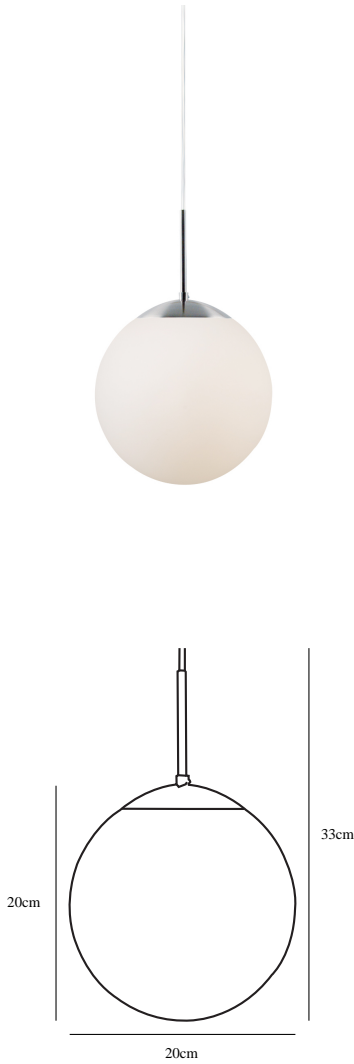

CAFE 20 | PENDANT | OPAL WHITE

39563001

nordlux®

Voltage (V): 230 Volt
IP degree: IP20
Maximum bulb wattage (W): 15W
Class (Class 1, Class 2, Class 3):
Class 2 (Double isolated)
Bulb base: E27
Dimmerable: Yes with compatible
bulb

Primary material: Glass
Secondary material: Metal
Color of the Glass: Opal white
Color of the cable: Clear
Length of the cable (cm): 180
Surface material of the cable:
Plastic
Is the cable replaceable: False

Color: Opal white
Height (cm): 33
Shade Diameter (cm): 20
Shade Height (cm): 20
EAN: 5701581102019
TUN: 5927039
Item Number: 39563001

Pcs Per Master Carton: 3
Sales Box Height (cm): 27
Sales Box Width(cm): 26
Sales Box Depth (cm): 26
Sales Box Volume m³ : 0.0183
Product net weight (kg): 0.514

- Glamorous modern style • Provides a soft, diffused light
- Brushed steel top and tube • Matte white opal mouth blown glass

Simple and beautiful pendant light in glass from Nordlux. Elegant lighting for hanging above your kitchen table or in the hallway.