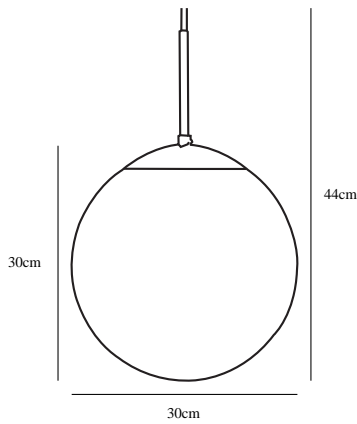

CAFE 30 | PENDANT | OPAL WHITE

39583001

nordlux®

Voltage (V): 230 Volt
IP degree: IP20
Maximum bulb wattage (W): 25W
Class (Class 1, Class 2, Class 3):
Class 2 (Double isolated)
Bulb base: E27
Dimmerable: Yes with compatible
bulb

Primary material: Glass
Secondary material: Metal
Color of the Glass: Opal white
Color of the cable: Clear
Length of the cable (cm): 180
Surface material of the cable:
Plastic
Is the cable replaceable: False

Color: Opal white
Height (cm): 44
Shade Diameter (cm): 30
Shade Height (cm): 30
EAN: 5701581104013
TUN: 5926935
Item Number: 39583001

Pcs Per Master Carton: 3
Sales Box Height (cm): 37
Sales Box Width(cm): 36
Sales Box Depth (cm): 36
Sales Box Volume m³ : 0.048
Product net weight (kg): 0.829