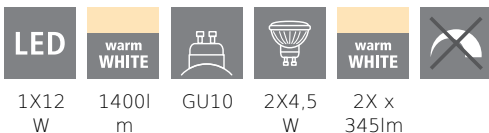

General Information

Material number	39748
Type	ceiling light
Product segment	Indoor
Theme	Crystal & Design

Dimensions

Article Height (in mm)	150
Article Width (in mm)	170
Article Length (in mm)	690
Net Weight (in kg)	2.75 Kilogram

Material & Colour

Enclosure Material	wood, steel
Enclosure Colour	brown, black
Glass/Shade Material	plastic
Glass/Shade Colour	white

Functionality

Switch Type	without switch
Function	LED not replaceable
Battery	No

Technical Information

Protection Degree	IP20
Protection Class	1
Mains Voltage	220-240V,50/60Hz
Dimmable	No
max. Wattage (1)	1X12W
max. Wattage (2)	2X4,5W

Illuminant 1

Socket Type (1)	LED
Illuminant Type (1)	LED
Illuminant incl. (1)	Inclusive
Lumen Complete	1400
Kelvin Complete	3000K
Light colour Complete	WARM WHITE;
Energy efficiency class (EEI)	F
Dimmable	No
Info changeability <input type="checkbox"/> light source/driver	LED exchangeable by customers, LED + driver cannot be exchanged

Illuminant 2

Socket Type (2)	GU10
Illuminant Type (2)	GU10-LED
Illuminant incl. (2)	Inclusive
Kelvin Complete	3000K
Light colour Complete	WARM WHITE;
Energy efficiency class (EEI)	F
Dimmable	No
Info changeability <input type="checkbox"/> light source/driver	LED exchangeable by customers, LED + driver cannot be exchanged