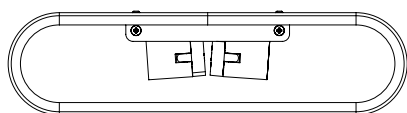

Please note that some dimensions may vary slightly due to manufacturing tolerances, this includes cable entry and fixing holes

Veuillez noter que certaines dimensions peuvent varier légèrement en raison des tolérances de fabrication, y compris l'entrée de câble et les trous de fixation.

Bitte beachten Sie, dass die Maße Fertigungstoleranzen unterliegen und daher in geringem Umfang von der angegebenen Größe abweichen können. Dies gilt auch für Kabeleingänge und Befestigungslöcher.

Si prega notare che possono esserci piccole variazioni in alcune dimensioni dovute alle tolleranze di produzione, queste includono l'ingresso del cavo e i fori di fissaggio.