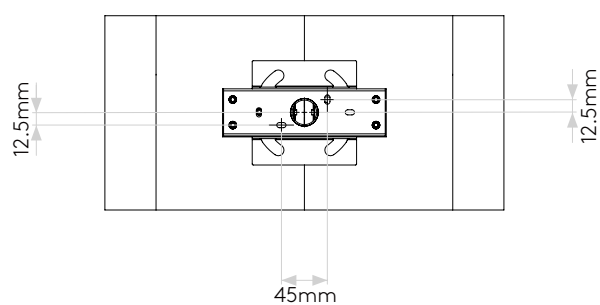

Please note that some dimensions may vary slightly due to manufacturing tolerances, this includes cable entry and fixing holes

Veuillez noter que certaines dimensions peuvent varier légèrement en raison des tolérances de fabrication, y compris l'entrée de câble et les trous de fixation.

Bitte beachten Sie, dass die Maße Fertigungstoleranzen unterliegen und daher in geringem Umfang von der angegebenen Größe abweichen können. Dies gilt auch für Kabeleingänge und Befestigungslöcher.

Si prega notare che possono esserci piccole variazioni in alcune dimensioni dovute alle tolleranze di produzione, queste includono l'ingresso del cavo e i fori di fissaggio.