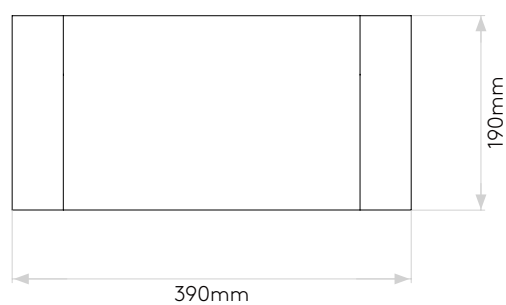

Please note that some dimensions may vary slightly due to manufacturing tolerances, this includes cable entry and fixing holes

Veuillez noter que certaines dimensions peuvent varier légèrement en raison des tolérances de fabrication, y compris l'entrée de câble et les trous de fixation.

Bitte beachten Sie, dass die Maße Fertigungstoleranzen unterliegen und daher in geringem Umfang von der angegebenen Größe abweichen können. Dies gilt auch für Kabeleingänge und Befestigungslöcher.

Si prega notare che possono esserci piccole variazioni in alcune dimensioni dovute alle tolleranze di produzione, queste includono l'ingresso del cavo e i fori di fissaggio.