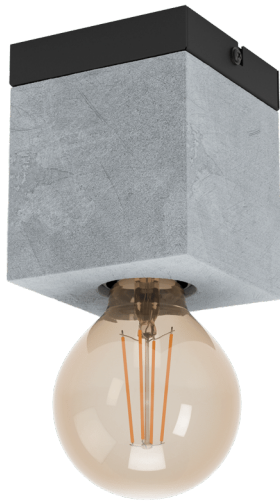

43595 PRESTWICK 3

General Information

Material number	43595
Type	ceiling light
Product segment	Indoor
Theme	Vintage

Dimensions

Article Height (in mm)	110
Article Width (in mm)	90
Article Length (in mm)	90
Net Weight (in kg)	1.51 Kilogram

Material & Colour

Enclosure Material	steel
Enclosure Colour	black
Glass/Shade Material	concrete
Glass/Shade Colour	grey

Functionality

Switch Type	without switch
Battery	No

43595 PRESTWICK 3

Technical Information