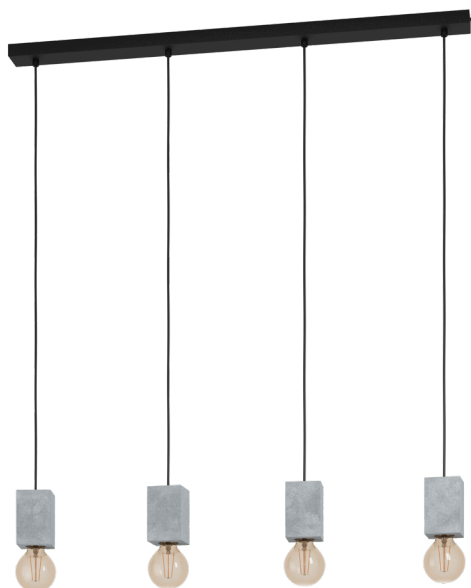

## PRESTWICK 3

### General Information

Material number	43598
Type	pendant light
Product segment	Indoor
Theme	Vintage

### Dimensions

Article Height (in mm)	1100
Article Width (in mm)	55
Article Length (in mm)	925
Net Weight (in kg)	4.77 Kilogram
Canopy Length (in mm)	925
Canopy Width (in mm)	55
Canopy Height (in mm)	25

### Material & Colour

Enclosure Material	steel
Enclosure Colour	black
Cable Colour	black
Glass/Shade Material	concrete
Glass/Shade Colour	grey