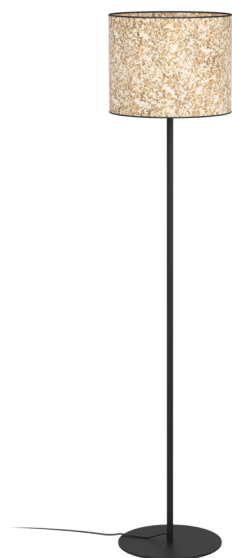

43939 BUTTERBURN

General Information

Material number	43939
Type	floor light
Product segment	Indoor
Theme	Vintage

Dimensions

Article Height (in mm)	1620
Article Diameter (in mm)	360
Net Weight (in kg)	4.11 Kilogram
Base Diameter (in mm)	320

Material & Colour

Enclosure Material	steel
Enclosure Colour	black
Cable Colour	black
Glass/Shade Material	fabric with birch leaves
Glass/Shade Colour	beige, green

Functionality

Switch Type	foot-switch
Battery	No