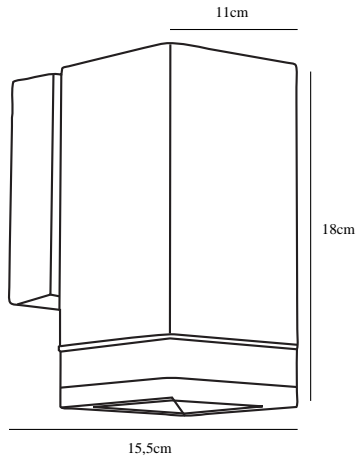

ELM SINGLE | WALL LIGHT | BLACK

45321003

nordlux®

Voltage (V): 230 Volt
IP degree: IP44
Maximum bulb wattage (W): 20W
Class (Class 1, Class 2, Class 3):
Class 1 (Earth contact)
Bulb base: GU10
Parallel connection: True

Height (cm): 18
Width (cm): 11
Projection (cm): 15.5
EAN: 5701581382589
TUN: 1975309
Item Number: 45321003

Pcs Per Master Carton: 3
Sales Box Height (cm): 19
Sales Box Width(cm): 10
Sales Box Depth (cm): 14
Sales Box Volume m³ : 0.0027
Product net weight (kg): 0.657