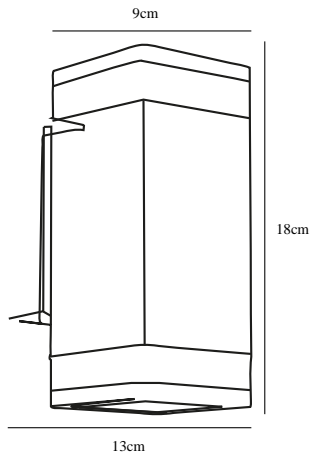

# ELM DOUBLE | WALL LIGHT | BLACK

45331003

nordlux®

Voltage (V): 230 Volt  
IP degree: IP44  
Maximum bulb wattage (W):  
2X20W  
Class (Class 1, Class 2, Class 3):  
Class 1 (Earth contact)  
Bulb base: GU10  
Parallel connection: True

Height (cm): 23.4  
Width (cm): 9  
Projection (cm): 13  
EAN: 5701581382787  
TUN: 1975310  
Item Number: 45331003

Pcs Per Master Carton: 3  
Sales Box Height (cm): 24.2  
Sales Box Width(cm): 9.5  
Sales Box Depth (cm): 13.5  
Sales Box Volume m<sup>3</sup> : 0.0031  
Product net weight (kg): 0.769