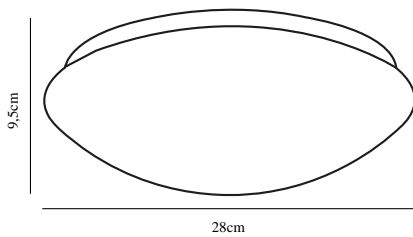

ASK 28 | CEILING LIGHT | WHITE

45356001

nordlux®

Voltage (V): 230 Volt
IP degree: IP44
Class (Class 1, Class 2, Class 3):
Class 1 (Earth contact)
Bulb base: LED Module

Primary material: Metal
Secondary material: Plastic
Color of the Glass: Matt white
Color: White

Shade Diameter (cm): 28
Projection (cm): 9.5
EAN: 5701581367289
TUN: 1902397
Item Number: 45356001
Pcs Per Master Carton: 3
Sales Box Height (cm): 10

Sales Box Width(cm): 33
Sales Box Depth (cm): 33
Sales Box Volume m³ : 0.0109
Product net weight (kg): 0.6

Brightness of light (Lumen): 1050
Color Temperature (K): 3000
Ra-value : 80
Lifetime (h): 30000
Beam Angle (°) : 120
Candela (cd) (for directional lamp only): 192
Energy Class: E
Actual Watt (W): 12

- Suitable for humid areas (IP44) • Matt diffusor
- 5 year LED guarantee