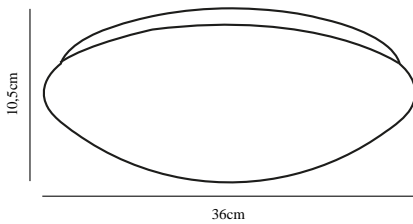

ASK 36 | CEILING LIGHT | WHITE

45376001

nordlux®

Voltage (V): 230 Volt
IP degree: IP44
Class (Class 1, Class 2, Class 3):
Class 1 (Earth contact)
Bulb base: LED Module

Primary material: Metal
Secondary material: Plastic
Color of the Glass: Matt white
Color: White

Shade Diameter (cm): 36
Projection (cm): 10.5

EAN: 5701581367388
TUN: 1902398
Item Number: 45376001
Pcs Per Master Carton: 3
Sales Box Height (cm): 40

Sales Box Width(cm): 11
Sales Box Depth (cm): 40
Sales Box Volume m³ : 0.0176
Product net weight (kg): 0.85

Brightness of light (Lumen): 1450
Color Temperature (K): 3000
Ra-value : 80
Lifetime (h): 30000
Beam Angle (°) : 120
Candela (cd) (for directional lamp only): 364
Energy Class: E
Actual Watt (W): 17.6