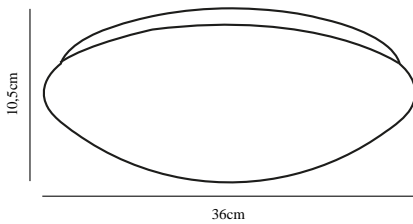

ASK 36 | CEILING LIGHT | WHITE

45386501

nordlux®

Voltage (V): 230 Volt

IP degree: IP44

Class (Class 1, Class 2, Class 3):

Class 1 (Earth contact)

Bulb base: LED Module

Primary material: Metal

Secondary material: Plastic

Color of the Glass: Matt white

Color: White

Shade Diameter (cm): 36

Projection (cm): 10.5

EAN: 5701581367487

TUN: 1902399

Item Number: 45386501

Pcs Per Master Carton: 3

Sales Box Height (cm): 40

Sales Box Width(cm): 11

Sales Box Depth (cm): 40

Sales Box Volume m³ : 0.0176

Product net weight (kg): 1

Brightness of light (Lumen): 1450

Color Temperature (K): 3000

Ra-value : 80

Lifetime (h): 30000

Beam Angle (°) : 120

Candela (cd) (for directional lamp only): 364

Energy Class: E

Actual Watt (W): 17.6

- Motion sensor (lux, time and radius) • Suitable for humid areas (IP44)
- Matt diffusor • 5 year LED guarantee

Classic ceiling light with frosted shade. IP44. The ceiling light is ideal for placement at the laundry room or a corridor and is supplied including LED light bulb with low energy consumption and long life. The light has a built-in sensor and switches on or off automatically.

Nordlux
45386501

A
B
C
D
E
F
G

E

16
kWh/1000h

2019/2015