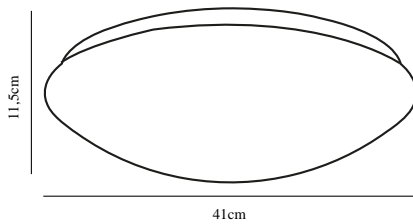

ASK 41 | CEILING LIGHT | WHITE

45396001

nordlux®

Voltage (V): 230 Volt
IP degree: IP44
Class (Class 1, Class 2, Class 3):
Class 1 (Earth contact)
Bulb base: LED Module

Primary material: Metal
Secondary material: Plastic
Color of the Glass: Matt white
Color: White

Shade Diameter (cm): 41
Projection (cm): 11.5

EAN: 5701581367586
TUN: 1902400
Item Number: 45396001
Pcs Per Master Carton: 3
Sales Box Height (cm): 13

Sales Box Width(cm): 45
Sales Box Depth (cm): 45
Sales Box Volume m³ : 0.0263
Product net weight (kg): 1.35

Brightness of light (Lumen): 3000
Color Temperature (K): 3000
Ra-value : 80
Lifetime (h): 30000
Beam Angle (°) : 120
Candela (cd) (for directional lamp only): 669
Energy Class: D
Actual Watt (W): 36

- Suitable for humid areas (IP44) • Matt diffusor
- 5 year LED guarantee