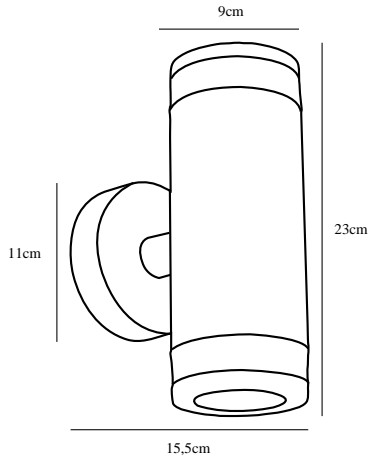

# BIRK DOUBLE | WALL LIGHT | BLACK

45501003

nordlux®

Voltage (V): 230 Volt  
IP degree: IP44  
Maximum bulb wattage (W):  
2X28W  
Class (Class 1, Class 2, Class 3):  
Class 1 (Earth contact)  
Bulb base: GU10  
Parallel connection: True

Height (cm): 23.5  
Tube Diameter (cm): 3  
Projection (cm): 15.5  
EAN: 5701581363885  
TUN: 1896579  
Item Number: 45501003

Pcs Per Master Carton: 3  
Sales Box Height (cm): 12  
Sales Box Width(cm): 16  
Sales Box Depth (cm): 24  
Sales Box Volume m<sup>3</sup> : 0.0046  
Product net weight (kg): 0.7