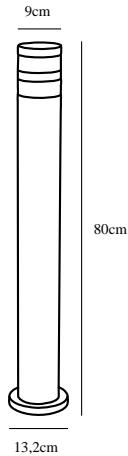

# BIRK | GARDEN LIGHT | BLACK

45518003

nordlux®

Voltage (V): 230 Volt  
IP degree: IP44  
Maximum bulb wattage (W): 40W  
Class (Class 1, Class 2, Class 3):  
Class 2 (Double isolated)  
Bulb base: E27  
Parallel connection: True

Height (cm): 80  
Outdoor base dimension (cm):  
13.2  
EAN: 5701581363984  
TUN: 1896580  
Item Number: 45518003  
Pcs Per Master Carton: 3

Sales Box Height (cm): 81  
Sales Box Width(cm): 13  
Sales Box Depth (cm): 14  
Sales Box Volume m<sup>3</sup> : 0.0147  
Product net weight (kg): 1.52

Primary material: Aluminium  
Secondary material: Plastic  
Color of the Glass: Clear  
Suitable for Seaside: No  
Color: Black

- Build-in parallel connection
- Can be mounted on Nordlux base unit

Modern and stylish garden light with a graphic design in black lacquered metal and E27 socket. The light is ideal for mounting by the driveway or along the garden path.