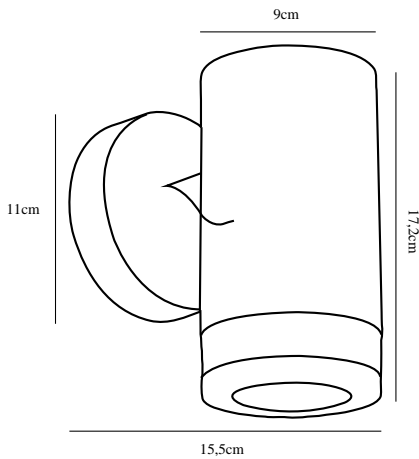

BIRK SINGLE | WALL LIGHT | BLACK

45521003

nordlux®

Voltage (V): 230 Volt
IP degree: IP44
Maximum bulb wattage (W): 28W
Class (Class 1, Class 2, Class 3):
Class 1 (Earth contact)
Bulb base: GU10
Parallel connection: True

Height (cm): 17.2
Tube Diameter (cm): 3
Projection (cm): 15.5
EAN: 5701581383388
TUN: 1920527
Item Number: 45521003

Pcs Per Master Carton: 3
Sales Box Height (cm): 12
Sales Box Width(cm): 16
Sales Box Depth (cm): 19
Sales Box Volume m³ : 0.0036
Product net weight (kg): 0.56

Primary material: Aluminium
Secondary material: Plastic
Color of the Glass: Clear
Suitable for Seaside: No
Color: Black

• **Build-in parallel connection**

Nordlux Birk is a single wall light in a modern and stylish design. The wall light is ideal for illumination for driveways, garages or entrances.