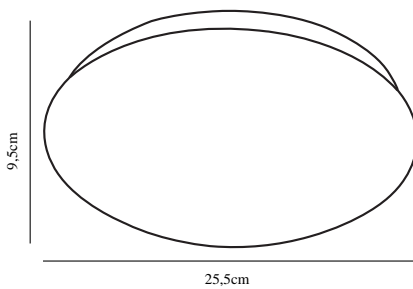

MÁNI 25 | CEILING LIGHT | WHITE

45606001

nordlux®

Voltage (V): 230 Volt
IP degree: IP20
Class (Class 1, Class 2, Class 3):
Class 1 (Earth contact)
Bulb base: LED Module

Primary material: Metal
Secondary material: Plastic
Color of the Glass: White
Is the cable replaceable: True
Color: White

Shade Diameter (cm): 25.5
Projection (cm): 9.5
EAN: 5701581367784
TUN: 1902401
Item Number: 45606001

Pcs Per Master Carton: 6
Sales Box Height (cm): 10
Sales Box Width(cm): 26
Sales Box Depth (cm): 26
Sales Box Volume m³ : 0.0068
Product net weight (kg): 0.277

Brightness of light (Lumen): 700
Color Temperature (K): 3000
Ra-value : 80
Lifetime (h): 30000
Beam Angle (°) : 118
Candela (cd) (for directional lamp only): 205
Energy Class: F
Actual Watt (W): 12

• Matt diffuser • 5 year LED guarantee