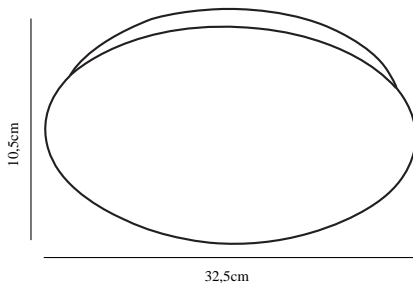

# MÁNI 32 | CEILING LIGHT | WHITE

45616001

nordlux®

Voltage (V): 230 Volt  
IP degree: IP20  
Class (Class 1, Class 2, Class 3):  
Class 1 (Earth contact)  
Bulb base: LED Module

Primary material: Metal  
Secondary material: Plastic  
Color of the Glass: White  
Is the cable replaceable: True  
Color: White

Shade Diameter (cm): 32.5  
Projection (cm): 10.5

EAN: 5701581367883  
TUN: 1902403

Item Number: 45616001  
Pcs Per Master Carton: 6  
Sales Box Height (cm): 10

Sales Box Width(cm): 33  
Sales Box Depth (cm): 33  
Sales Box Volume m<sup>3</sup> : 0.0109  
Product net weight (kg): 0.521