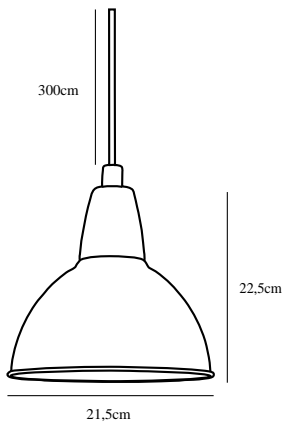

# TRUDE | PENDANT | BLACK

45713003

nordlux®

Voltage (V): 230 Volt  
IP degree: IP20  
Maximum bulb wattage (W): 40W  
Class (Class 1, Class 2, Class 3):  
Class 2 (Double isolated)  
Bulb base: E27  
Dimmerable: Yes with compatible  
bulb

Color: Black  
Height (cm): 22.5  
Shade Diameter (cm): 21.5  
EAN: 5701581368781  
TUN: 1902348  
Item Number: 45713003

Pcs Per Master Carton: 3  
Sales Box Height (cm): 24  
Sales Box Width(cm): 15  
Sales Box Depth (cm): 24  
Sales Box Volume m<sup>3</sup> : 0.0086  
Product net weight (kg): 0.67

Primary material: Metal  
Color of the cable: Black  
Length of the cable (cm): 300  
Surface material of the cable:  
Plastic  
Is the cable replaceable: False