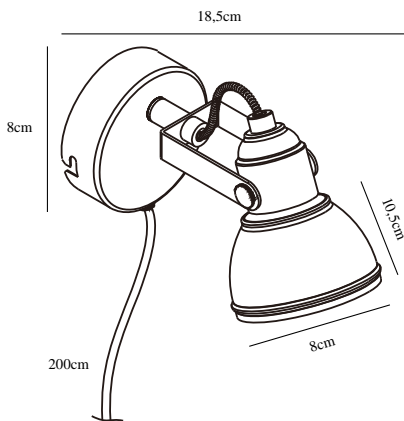

# ASLAK | WALL LIGHT | BLACK

45721003

nordlux®

Voltage (V): 230 Volt  
IP degree: IP20  
Maximum bulb wattage (W): 35W  
Class (Class 1, Class 2, Class 3):  
Class 2 (Double isolated)  
Bulb base: GU10  
Dimmerable: Yes with compatible  
bulb  
Switch placement: On the cable

Color: Black  
Height (cm): 10.5  
Shade Diameter (cm): 8  
Projection (cm): 18.5  
EAN: 5701581368989  
TUN: 1902410  
Item Number: 45721003

Pcs Per Master Carton: 3  
Sales Box Height (cm): 16  
Sales Box Width(cm): 10  
Sales Box Depth (cm): 14  
Sales Box Volume m<sup>3</sup> : 0.0022  
Product net weight (kg): 0.35

Primary material: Metal  
Color of the cable: Black  
Length of the cable (cm): 200  
Surface material of the cable:  
Plastic  
Is the cable replaceable: True

- Industrial style
- Tilting and turning shade
- Same color inside as outside