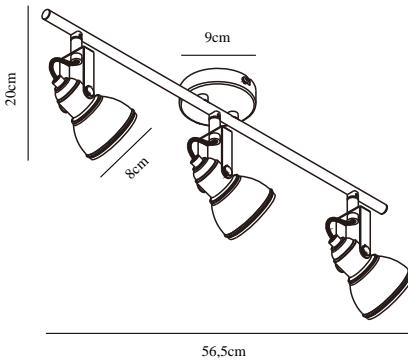

ASLAK 3-SPOT | SPOT LIGHT | WHITE

45740101

nordlux®

Voltage (V): 230 Volt
IP degree: IP20
Maximum bulb wattage (W): 35W
Class (Class 1, Class 2, Class 3):
Class 2 (Double isolated)
Bulb base: GU10
Dimmerable: Yes with compatible
bulb

Shade Diameter (cm): 8
Lenght (cm): 56.5
Projection (cm): 20
EAN: 5701581369283
TUN: 1902459
Item Number: 45740101
Pcs Per Master Carton: 3

Sales Box Height (cm): 19
Sales Box Width(cm): 11
Sales Box Depth (cm): 59
Sales Box Volume m³ : 0.0123
Product net weight (kg): 0.77