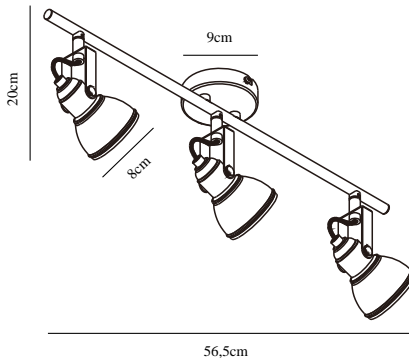

# ASLAK 3-SPOT | SPOT LIGHT | BLACK

45740103

nordlux®

Voltage (V): 230 Volt  
IP degree: IP20  
Maximum bulb wattage (W): 35W  
Class (Class 1, Class 2, Class 3):  
Class 2 (Double isolated)  
Bulb base: GU10  
Dimmerable: Yes with compatible  
bulb

Shade Diameter (cm): 8  
Lenght (cm): 56.5  
Projection (cm): 20  
EAN: 5701581369382  
TUN: 1902463  
Item Number: 45740103  
Pcs Per Master Carton: 3

Sales Box Height (cm): 11  
Sales Box Width(cm): 19  
Sales Box Depth (cm): 60  
Sales Box Volume m<sup>3</sup> : 0.0125  
Product net weight (kg): 0.77