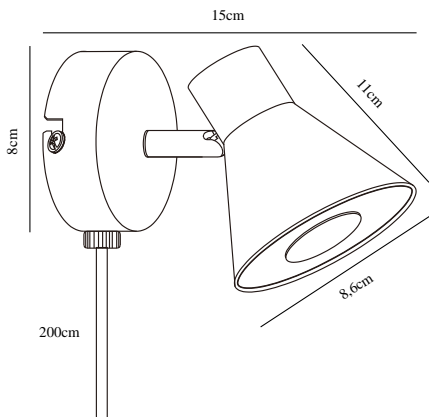

# EIK | WALL LIGHT | WHITE

45761001

nordlux®

Voltage (V): 220-240 Volt  
IP degree: IP20  
Maximum bulb wattage (W): 35W  
Class (Class 1, Class 2, Class 3):  
Class 2 (Double isolated)  
Bulb base: GU10  
Dimmerable: Yes with compatible  
bulb  
Switch placement: On the cable  
Parallel connection: False

Primary material: Metal  
Color of the cable: White  
Length of the cable (cm): 200  
Surface material of the cable:  
Plastic  
Is the cable replaceable: True

Color: White  
Height (cm): 11  
Width (cm): 15  
Shade Diameter (cm): 8.5  
Outdoor base dimension (cm): 8  
Length (cm): 15  
Projection (cm): 15  
Tilt Angle (°): 90  
Turning Angle (°): 320

EAN: 5701581369481  
TUN: 1902422  
Item Number: 45761001

Pcs Per Master Carton: 3  
Sales Box Height (cm): 13.5  
Sales Box Width(cm): 12.5  
Sales Box Depth (cm): 10  
Sales Box Volume m<sup>3</sup> : 0.0017  
Product net weight (kg): 0.35

- Contemporary and simple style
- Tilting and turnable shade
- Can be used on both wall and ceiling

In all its simplicity, The Eik series is still extremely decorative. The shape of the shade creates a pleasant illuminating surface for a comfortable and beautiful glow. An obvious ease arises between the shade and the frame, and the adjustable shade on the table lamp results in a flexible design.