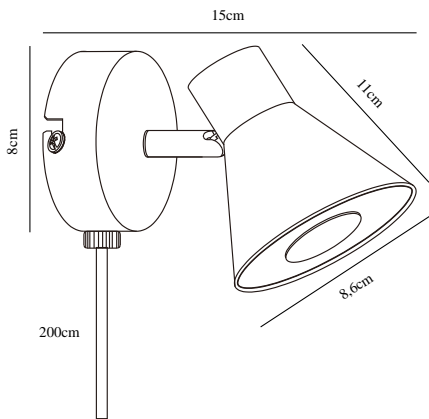

EIK | WALL LIGHT | BLACK

45761003

nordlux®

Voltage (V): 220-240 Volt
IP degree: IP20
Maximum bulb wattage (W): 35W
Class (Class 1, Class 2, Class 3):
Class 2 (Double isolated)
Bulb base: GU10
Switch placement: On the cable
Parallel connection: False

Primary material: Metal
Color of the cable: Black
Length of the cable (cm): 150
Surface material of the cable:
Plastic
Is the cable replaceable: True
Color: Black

Height (cm): 11
Width (cm): 15
Shade Diameter (cm): 8.5
Outdoor base dimension (cm): 8
Length (cm): 15
Tilt Angle (°): 90
Turning Angle (°): 320

EAN: 5704924011474
TUN: 2276954
Item Number: 45761003
Pcs Per Master Carton: 3

Sales Box Height (cm): 13.5
Sales Box Width(cm): 12.5
Sales Box Depth (cm): 10
Sales Box Volume m³ : 0.0017
Product net weight (kg): 0.35

- Contemporary and simple style
- Tilting and turnable shade
- Can be used on both wall and ceiling

Eik has a simple, contemporary style that will fit into most interior designs. The lamp has an adjustable lamp head for a directional light - and can be mounted on both wall and ceiling.