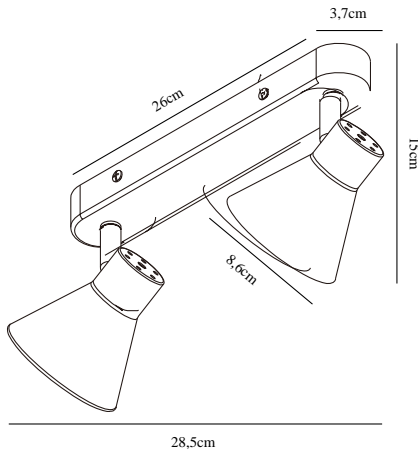

# EIK 2 | SPOT LIGHT | WHITE

45770101

nordlux®

Voltage (V): 220-240 Volt  
IP degree: IP20  
Maximum bulb wattage (W):  
2X35W  
Class (Class 1, Class 2, Class 3):  
Class 1 (Earth contact)  
Bulb base: GU10  
Dimmerable: Yes with compatible  
bulb  
Parallel connection: False  
  
Primary material: Metal  
Is the cable replaceable: False  
Color: White

Height (cm): 15  
Width (cm): 28.5  
Shade Diameter (cm): 8.5  
Length (cm): 28.5  
Projection (cm): 15  
Tilt Angle (°): 320  
Turning Angle (°): 90  
  
EAN: 5701581369689  
TUN: 1902466  
Item Number: 45770101  
Pcs Per Master Carton: 3

Sales Box Height (cm): 27.5  
Sales Box Width(cm): 14  
Sales Box Depth (cm): 10  
Sales Box Volume m<sup>3</sup> : 0.0038  
Product net weight (kg): 0.49

- Contemporary and simple style
- Tilting and turning shade
- Can be used on both wall and ceiling

Discreet and practical spotlight fixture with two spotlights in white. This spotlight can be placed in different locations in the home and create focus or cosiness depending on how it is placed.