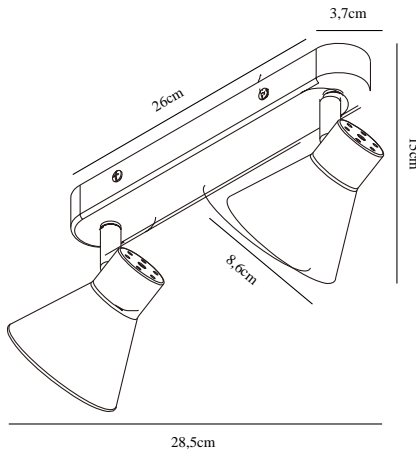

EIK 2 | SPOT LIGHT | BLACK

45770103

nordlux®

Voltage (V): 220-240 Volt

IP degree: IP20

Maximum bulb wattage (W):
2X35W

Class (Class 1, Class 2, Class 3):

Class 1 (Earth contact)

Bulb base: GU10

Parallel connection: False

Primary material: Metal

Color: Black

Height (cm): 15

Width (cm): 28.5

Shade Diameter (cm): 8.5

Length (cm): 28.5

Tilt Angle (°): 90

Turning Angle (°): 320

EAN: 5704924011481

TUN: 2276937

Item Number: 45770103

Pcs Per Master Carton: 3

Sales Box Height (cm): 27.5

Sales Box Width (cm): 14

Sales Box Depth (cm): 10

Sales Box Volume m³ : 0.0038

Product net weight (kg): 0.49

• Contemporary and simple style • Tilting and turnable shade

Eik has a simple, contemporary style that will fit into most interior designs. The lamp rail has tiltable and turnable shades for a directional light - perfect to put spotlight on selected details in your interior whether you choose to mount it on wall or ceiling.