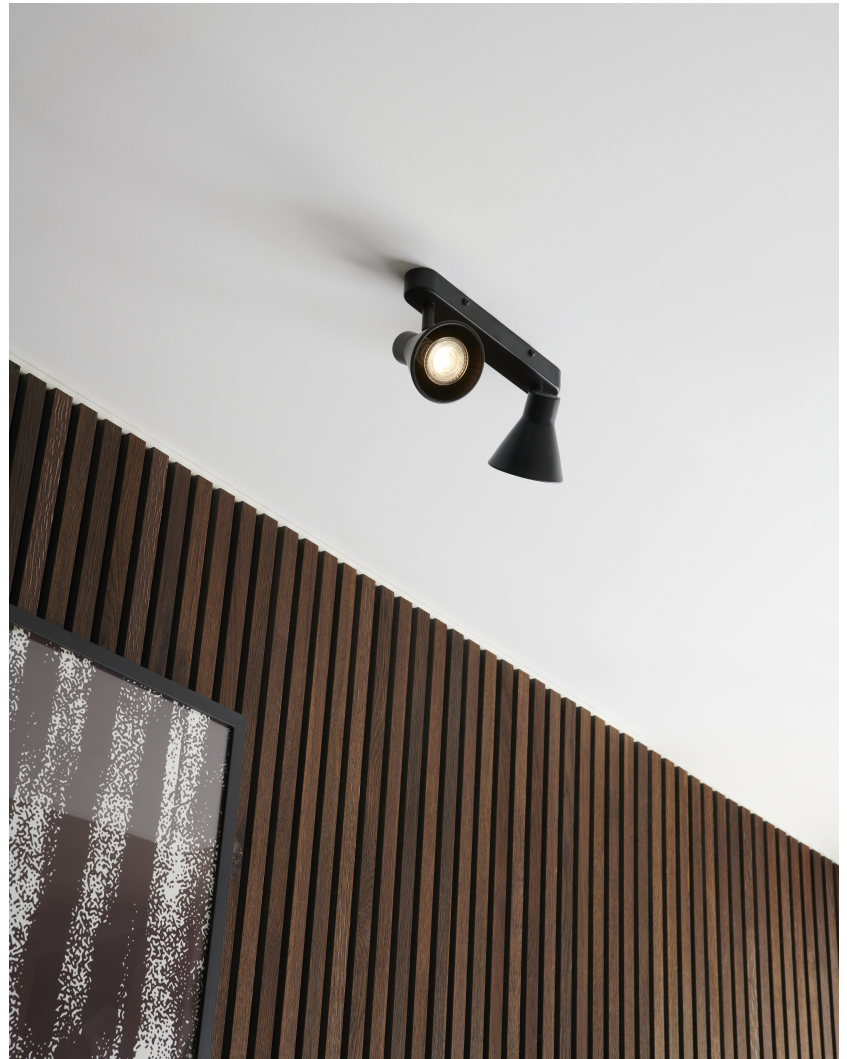

EIK 2 | SPOT LIGHT | BLACK

45770103

nordlux®

Voltage (V): 220-240 Volt

IP degree: IP20

Maximum bulb wattage (W):
2X35W

Class (Class 1, Class 2, Class 3):

Class 1 (Earth contact)

Bulb base: GU10

Parallel connection: False

Primary material: Metal

Color: Black

Height (cm): 15

Width (cm): 28.5

Shade Diameter (cm): 8.5

Length (cm): 28.5

Sales Box Depth (cm): 10

Sales Box Volume m³ : 0.0038

Product net weight (kg): 0.49

• Contemporary and simple style • Tilting and turnable shade

Eik has a simple, contemporary style that will fit into most interior designs. The lamp rail has tiltable and turnable shades for a directional light - perfect to put spotlight on selected details in your interior whether you choose to mount it on wall or ceiling.