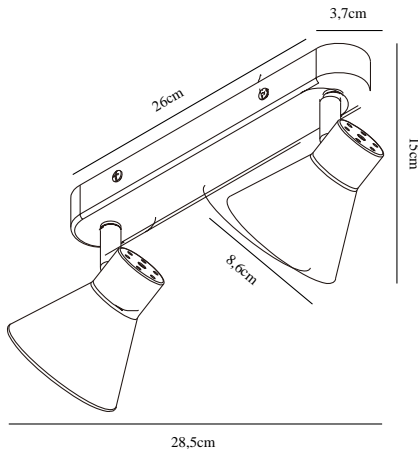

EIK 2 | SPOT LIGHT | GREY

45770110

nordlux®

Voltage (V): 220-240 Volt
IP degree: IP20
Maximum bulb wattage (W):
2X35W
Class (Class 1, Class 2, Class 3):
Class 1 (Earth contact)
Bulb base: GU10
Dimmerable: Yes with compatible
bulb
Parallel connection: False

Primary material: Metal
Is the cable replaceable: False
Color: Grey

Height (cm): 15
Width (cm): 28.5
Shade Diameter (cm): 8.5
Length (cm): 28.5
Projection (cm): 15
Tilt Angle (°): 320
Turning Angle (°): 90

EAN: 5701581369788
TUN: 1902469
Item Number: 45770110
Pcs Per Master Carton: 3

Sales Box Height (cm): 27.5
Sales Box Width(cm): 14
Sales Box Depth (cm): 10
Sales Box Volume m³ : 0.0038
Product net weight (kg): 0.49

- Contemporary and simple style
- Tilting and turning shade
- Can be used on both wall and ceiling

Discreet and practical spotlight fixture with two spotlights in grey. This spotlight can be placed in different locations in the home and create focus or cosiness depending on how it is placed.