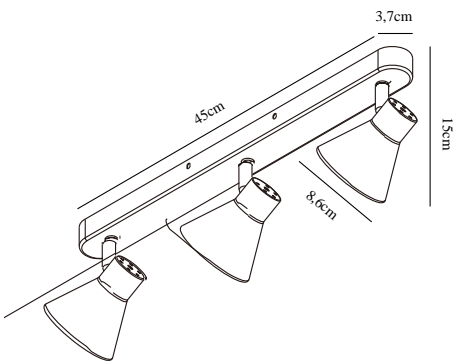

# EIK 3 | SPOT LIGHT | WHITE

45780101

nordlux®

Voltage (V): 220-240 Volt  
IP degree: IP20  
Maximum bulb wattage (W):  
3X35W  
Class (Class 1, Class 2, Class 3):  
Class 1 (Earth contact)  
Bulb base: GU10  
Dimmerable: Yes with compatible  
bulb  
Parallel connection: False  
  
Primary material: Metal  
Is the cable replaceable: True  
Color: White

Height (cm): 15  
Width (cm): 45  
Shade Diameter (cm): 8.5  
Length (cm): 45  
Projection (cm): 15  
Tilt Angle (°): 320  
Turning Angle (°): 90  
  
EAN: 5701581369887  
TUN: 1902473  
Item Number: 45780101  
Pcs Per Master Carton: 3

Sales Box Height (cm): 47  
Sales Box Width(cm): 13.5  
Sales Box Depth (cm): 10  
Sales Box Volume m<sup>3</sup> : 0.0063  
Product net weight (kg): 0.7

- Contemporary and simple style
- Tilting and turning shade
- Can be used on both wall and ceiling

Discreet and practical spotlight fixture with three spotlights in white. This spotlight can be placed in different locations in the home and create focus or cosiness depending on how it is placed.