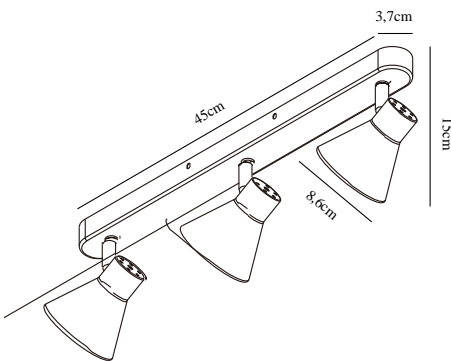

EIK 3 | SPOT LIGHT | BLACK

45780103

nordlux®

Voltage (V): 220-240 Volt
IP degree: IP20
Maximum bulb wattage (W):
3X35W
Class (Class 1, Class 2, Class 3):
Class 1 (Earth contact)
Bulb base: GU10
Parallel connection: False

Primary material: Metal
Color: Black

Height (cm): 15
Width (cm): 45
Shade Diameter (cm): 8.5
Length (cm): 45
Tilt Angle (°): 90
Turning Angle (°): 320

EAN: 5704924011498
TUN: 2276967
Item Number: 45780103

Pcs Per Master Carton: 3
Sales Box Height (cm): 47
Sales Box Width(cm): 13.5
Sales Box Depth (cm): 10
Sales Box Volume m³ : 0.0063
Product net weight (kg): 0.7

• Contemporary and simple style • Tilting and turnable shade

Eik has a simple, contemporary style that will fit into most interior designs. The lamp rail has tiltable and turnable shades for a directional light - perfect to put spotlight on selected details in your interior whether you choose to mount it on wall or ceiling.