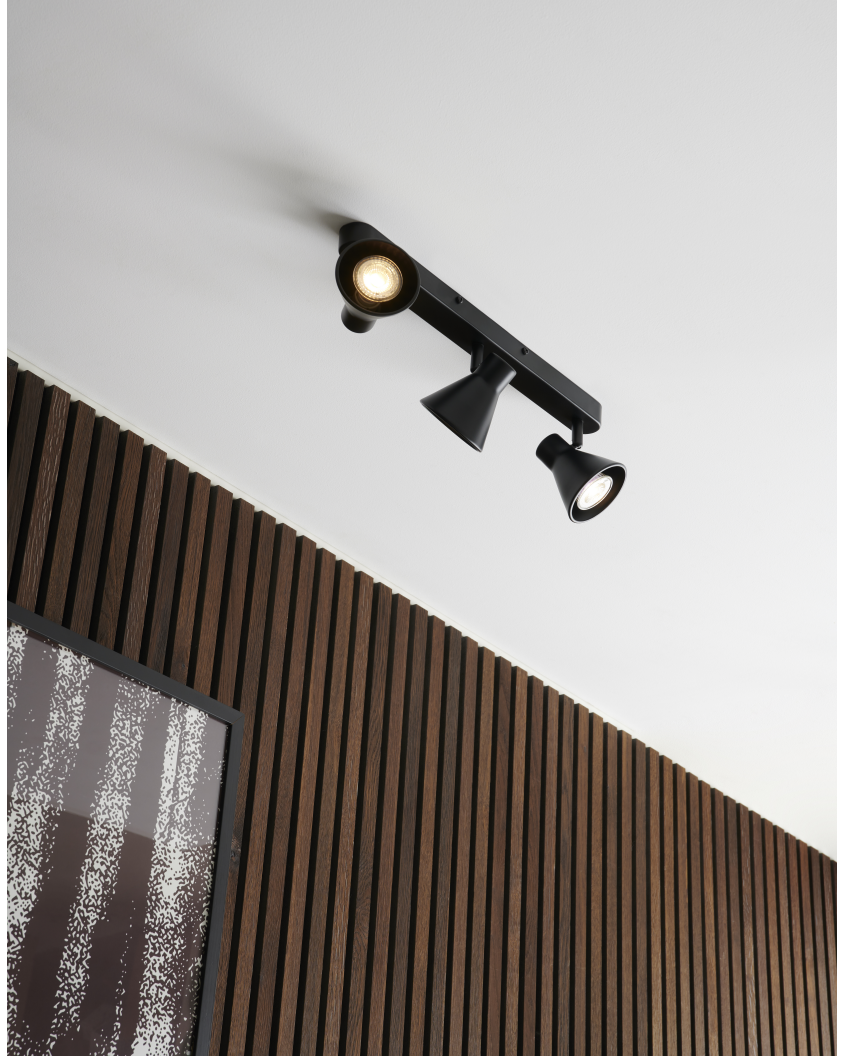

EIK 3 | SPOT LIGHT | BLACK

45780103

nordlux®

Voltage (V): 220-240 Volt
IP degree: IP20
Maximum bulb wattage (W):
3X35W
Class (Class 1, Class 2, Class 3):
Class 1 (Earth contact)
Bulb base: GU10
Parallel connection: False

Primary material: Metal
Color: Black

Height (cm): 15
Width (cm): 45
Shade Diameter (cm): 8.5
Length (cm): 45
Tilt Angle (°): 90
Turning Angle (°): 320

EAN: 5704924011498
TUN: 2276967
Item Number: 45780103

Pcs Per Master Carton: 3
Sales Box Height (cm): 47
Sales Box Width(cm): 13.5
Sales Box Depth (cm): 10
Sales Box Volume m³ : 0.0063
Product net weight (kg): 0.7

• Contemporary and simple style • Tilting and turnable shade

Eik has a simple, contemporary style that will fit into most interior designs. The lamp rail has tiltable and turnable shades for a directional light - perfect to put spotlight on selected details in your interior whether you choose to mount it on wall or ceiling.