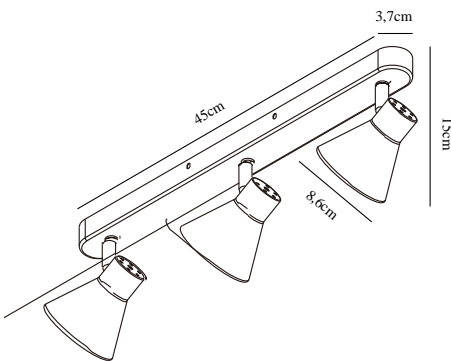

EIK 3 | SPOT LIGHT | GREY

45780110

nordlux®

Voltage (V): 220-240 Volt
IP degree: IP20
Maximum bulb wattage (W):
3X35W
Class (Class 1, Class 2, Class 3):
Class 1 (Earth contact)
Bulb base: GU10
Dimmerable: Yes with compatible
bulb
Parallel connection: False

Primary material: Metal
Is the cable replaceable: True
Color: Grey

Height (cm): 15
Width (cm): 45
Shade Diameter (cm): 8.5
Length (cm): 45
Projection (cm): 15
Tilt Angle (°): 320
Turning Angle (°): 90

EAN: 5701581369986
TUN: 1902477
Item Number: 45780110
Pcs Per Master Carton: 3

Sales Box Height (cm): 47
Sales Box Width(cm): 13.5
Sales Box Depth (cm): 10
Sales Box Volume m³ : 0.0063
Product net weight (kg): 0.7

- Contemporary and simple style
- Tilting and turning shade
- Can be used on both wall and ceiling